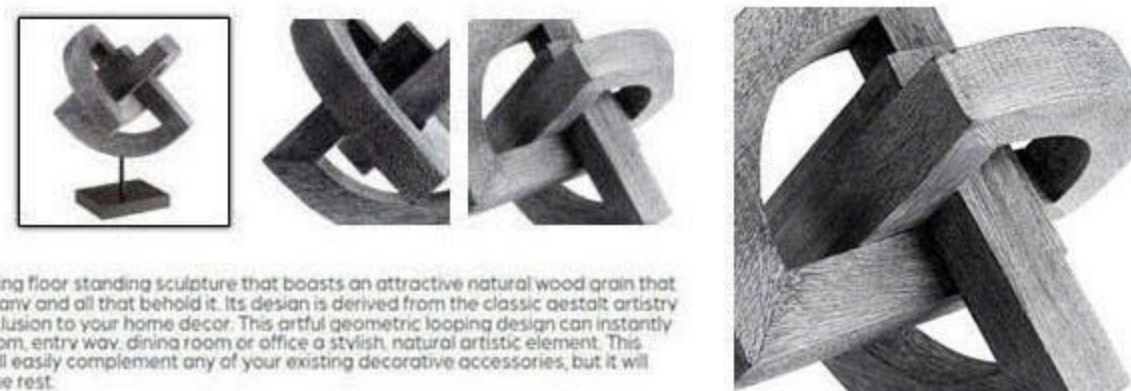

Gali Sculpture #1 | Pecan
SKU: 11170

Home / Decorative Accessories / Gali Sculpture #1 | Pecan

Dimensions: L 9.50 X W 8.00 X H 11.00
Retail Price: $152.50
Weight: 4.0 lbs
Finish: Pecan
Materials: Wood

Skulpturen - Nikolaus Weiler

Gali Sculpture #2 | Bleached Pecan
SKU: 11171

Home / Decorative Accessories / Gali Sculpture #2 | Bleached Pecan

Dimensions: L 13.50 X W 9.00 X H 15.00
Retail Price: $180.00
Weight: 4.9 lbs
Finish: Bleached Pecan
Materials: Wood

Gali Sculpture #3 | Weathered Grey
SKU: 11172

Home / Decorative Accessories / Gali Sculpture #3 | Weathered Grey

Dimensions: L 10.50 X W 10.25 X H 13.00
Qty Available: 20
Retail Price: $192.50
Weight: 4.9 lbs
Finish: Weathered Grey
Materials: Wood

Tremedien

Gali Sculpture #4 | Whitewashed
SKU: 11173

Home / Decorative Accessories / Gali Sculpture #4 | Whitewashed

Dimensions: L 13.00 X W 12.50 X H 17.50
Retail Price: $247.50
Weight: 6.4 lbs
Finish: Whitewashed
Materials: Wood

Raumwogen

The sculptures are completely the same in their 3-dimensional structure and geometry.

Development and creation of the sculptures Trequada, Architan, Tremedien and Raumwogen in the years 2010 - 2012. Since then building unique sculptures in different sizes and materials as well as presentations in online galleries and art platforms.